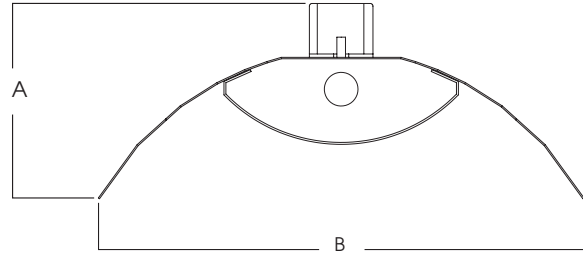

LINEAR REMODELIGHT 5 PIECE 1 x 4 REMODEL

T8 / T5 / T5-HO
1 x 54 WATT MAX

PRODUCT INFORMATION:

- Five piece retrofit for 1x4 fixture.
- T8, T5, T5-HO lamping available.
- Converts old lamping technology into energy efficient lamping with a new design combination.
- Smooth white reflector. Optional ridged "Illumination Plus," Multi-Step Reflector finish available.
- Pre-wired at the factory, ready for installation.
- Manufactured and tested to UL standard No. 1589.